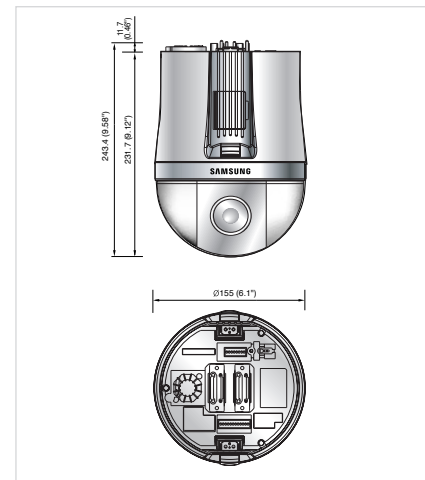

Dimensions

Unit : mm (inch)