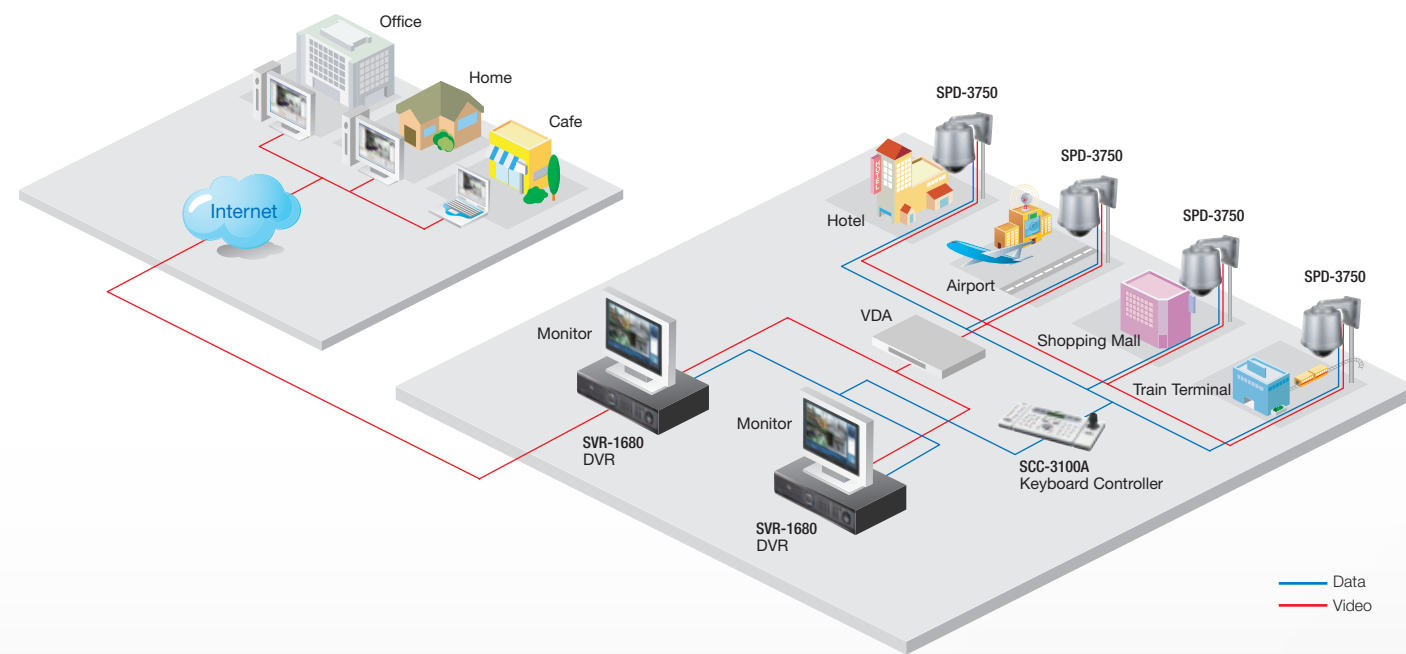

System Configuration