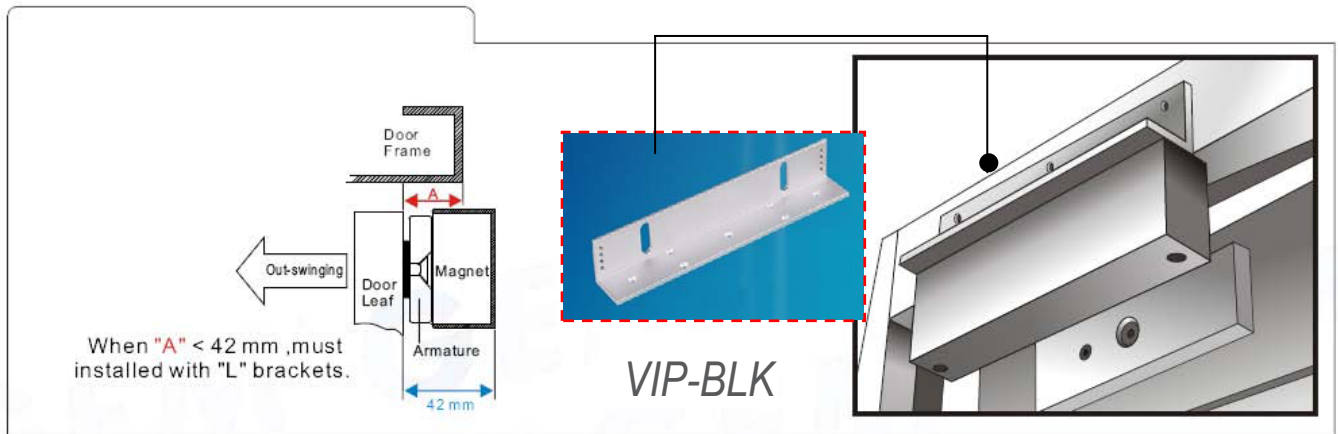

Optional Brackets

VIP-BKL (L Bracket)

- Adjustable "L" bracket for outward door when the header is narrow.
- Available for SERIES-300, 600 & 1200 Series.

VIP-BKZ (ZL Bracket)

- Adjustable "ZL" bracket for inward door application.
- Available for SERIES-300, 600 & 1200 Series application.